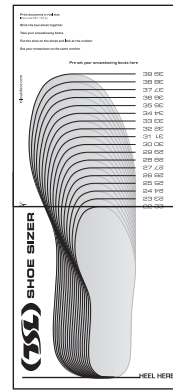

Print document in real size
A4 format

Stick the two sheet together

Take your snowshoeing boots

Put the shoe on the sheet and look at the number

Set your snowshoes to the same number

Pre set your snowshoeing boots here

tsloutdoor.com

CUT THIS PART

STICK HERE

22 22

SSS SHOE SIZER

HEEL HERE